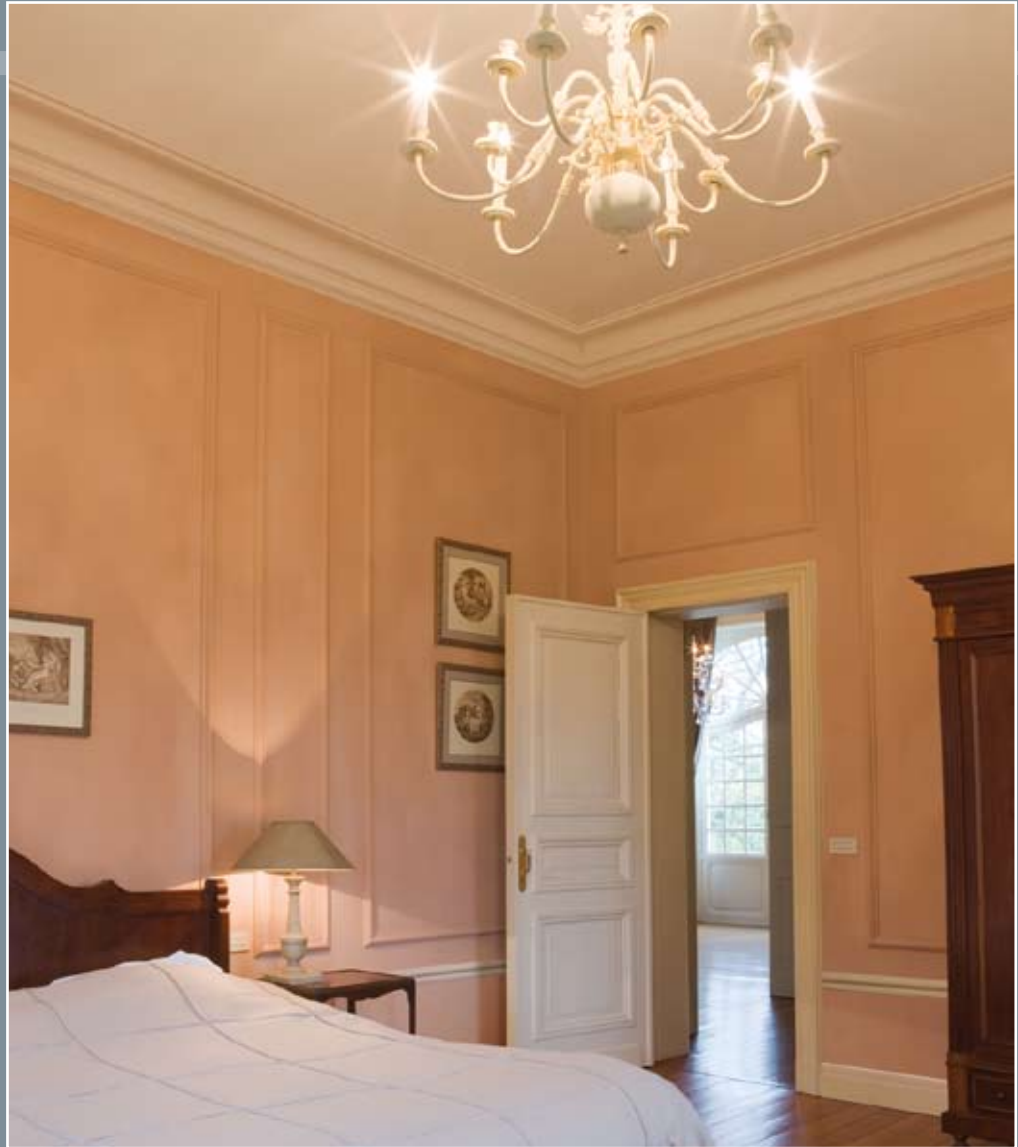

ORAC®
DECOR

ORAC LUXXUS-XL_9